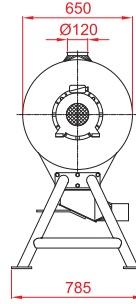

DETAŞÖR / DETACHER / DETACHEUR

ÇİFT MOTORLU AYAKLI FAN DETAŞÖR / DOUBLE IMPACT
DETACHER / MACHINE A PERCUSSION DOUBLE

TEKNİK BİLGİLER - TECHNICAL DATA

Tip / Type	Kapasite Capacity (t/h)	El. Motor (kW)	Ağırlık Weight (kg)
Mud-18-500 D	0.8-1.7	2x7.5 - 2x11	350