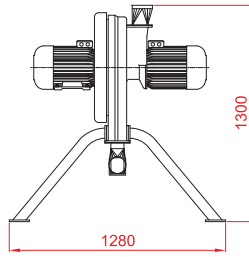

DETAŞÖR / DETACHER / DETACHEUR

ÇİFT MOTORLU AYAKLI FAN DETAŞÖR / DOUBLE IMPACT
DETACHER / MACHINE A PERCUSSION DOUBLE

TEKNİK BİLGİLER - TECHNICAL DATA

Tip / Type	Kapasite Capacity (t/h)	El. Motor (kW)	Ağırlık Weight (kg)
Mud-18-500 D	0.8-1.7	2x7.5 - 2x11	350